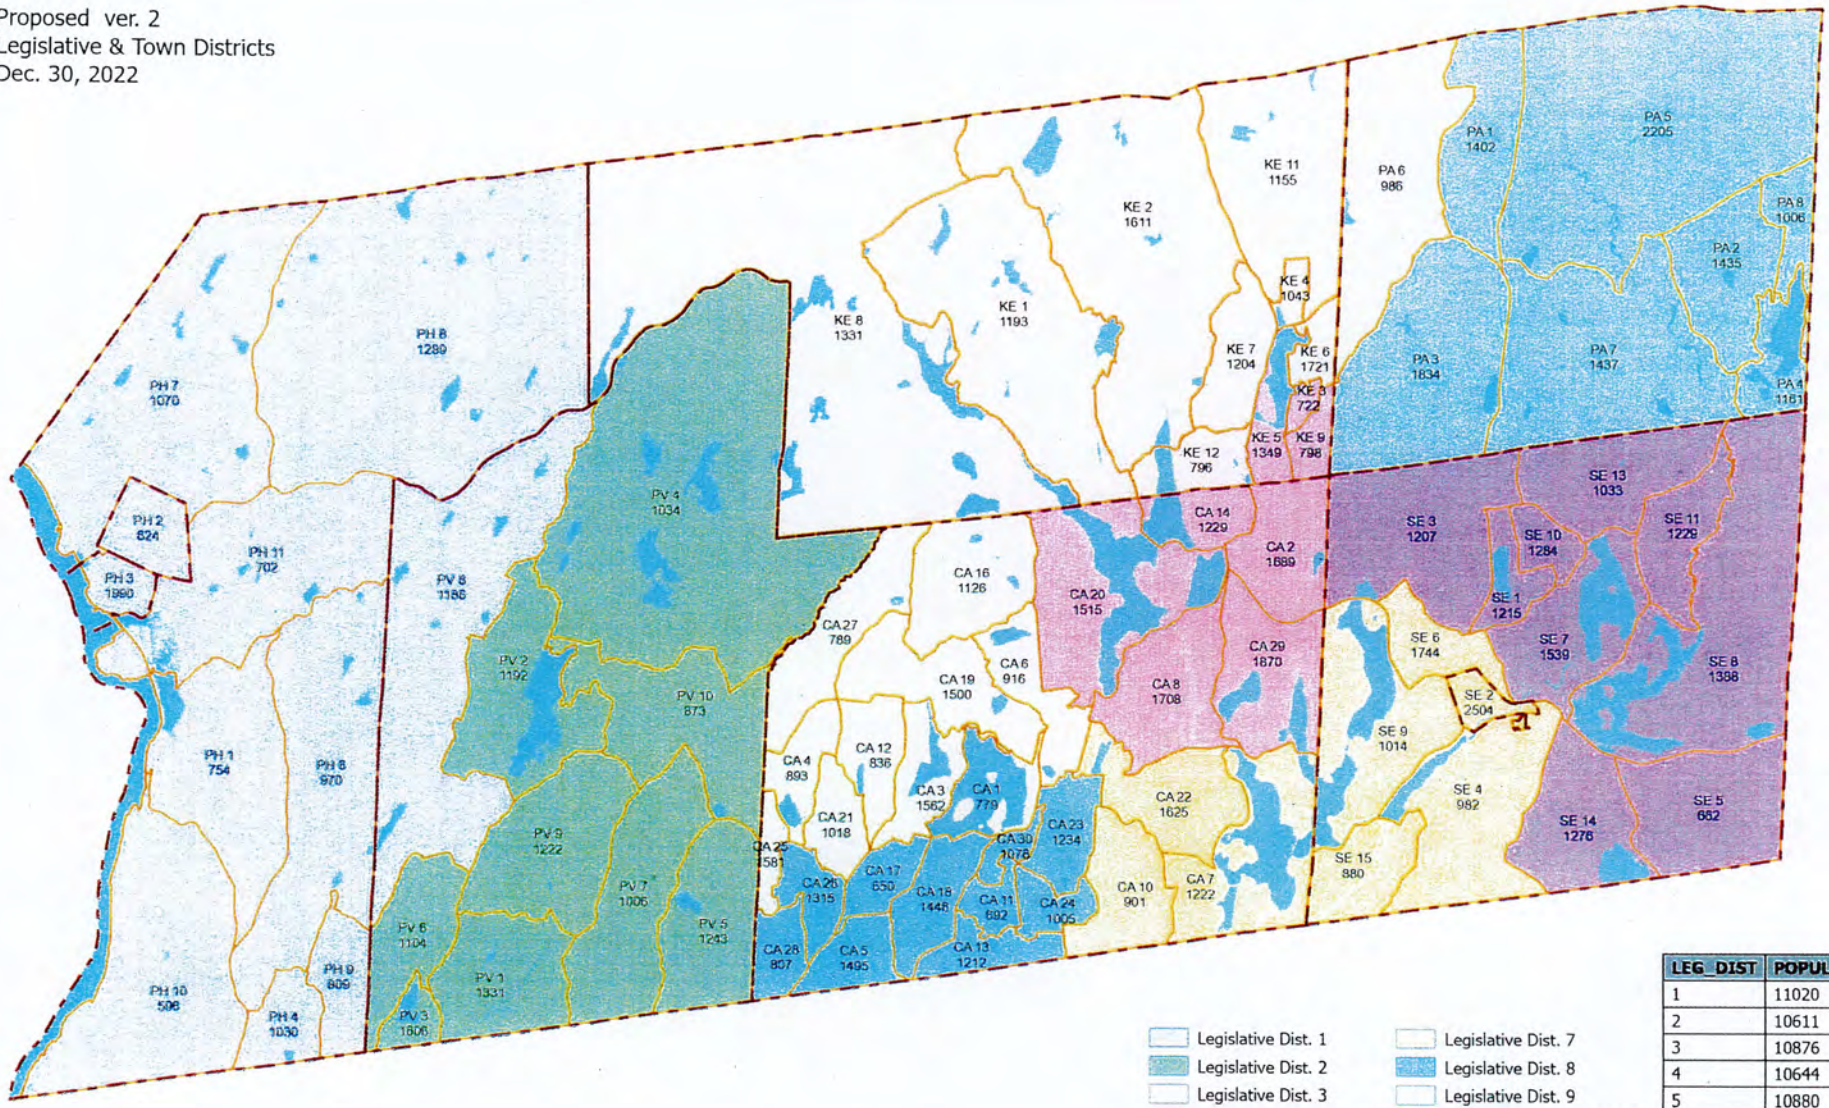

Proposed ver. 2
 Legislative & Town Districts
 Dec. 30, 2022

- Legislative Dist. 1
- Legislative Dist. 2
- Legislative Dist. 3
- Legislative Dist. 4
- Legislative Dist. 5
- Legislative Dist. 6
- Legislative Dist. 7
- Legislative Dist. 8
- Legislative Dist. 9
- Town Election Dist Prop 2
- Waterbodies
- Municipal Lines

LEG. DIST	POPULATION
1	11020
2	10611
3	10876
4	10644
5	10880
6	10833
7	10872
8	10932
9	11000

Map Date: Jan. 12, 2023